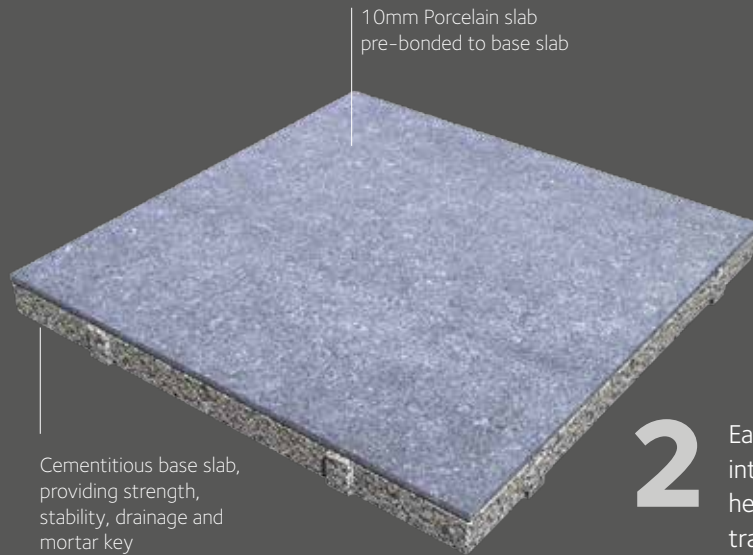

1 Beautiful GeoCeramica® porcelain surface slabs are permanently and inseparably bonded to a drainage mortar base which offers excellent stability, strength, drainage and adhesion.

2 Each pre-bonded flag unit features integrated nibs on all four sides which help to protect the porcelain face during transit and installation.

3 Now GeoCeramica® makes it easy to install porcelain paving over a conventional Type 1 sub-base, for perfect, durable results, every time.

Unbound installation shown. When installing GeoCeramica® as a rigid pavement, add cement to the laying course sand and use a polymerised sand for jointing.