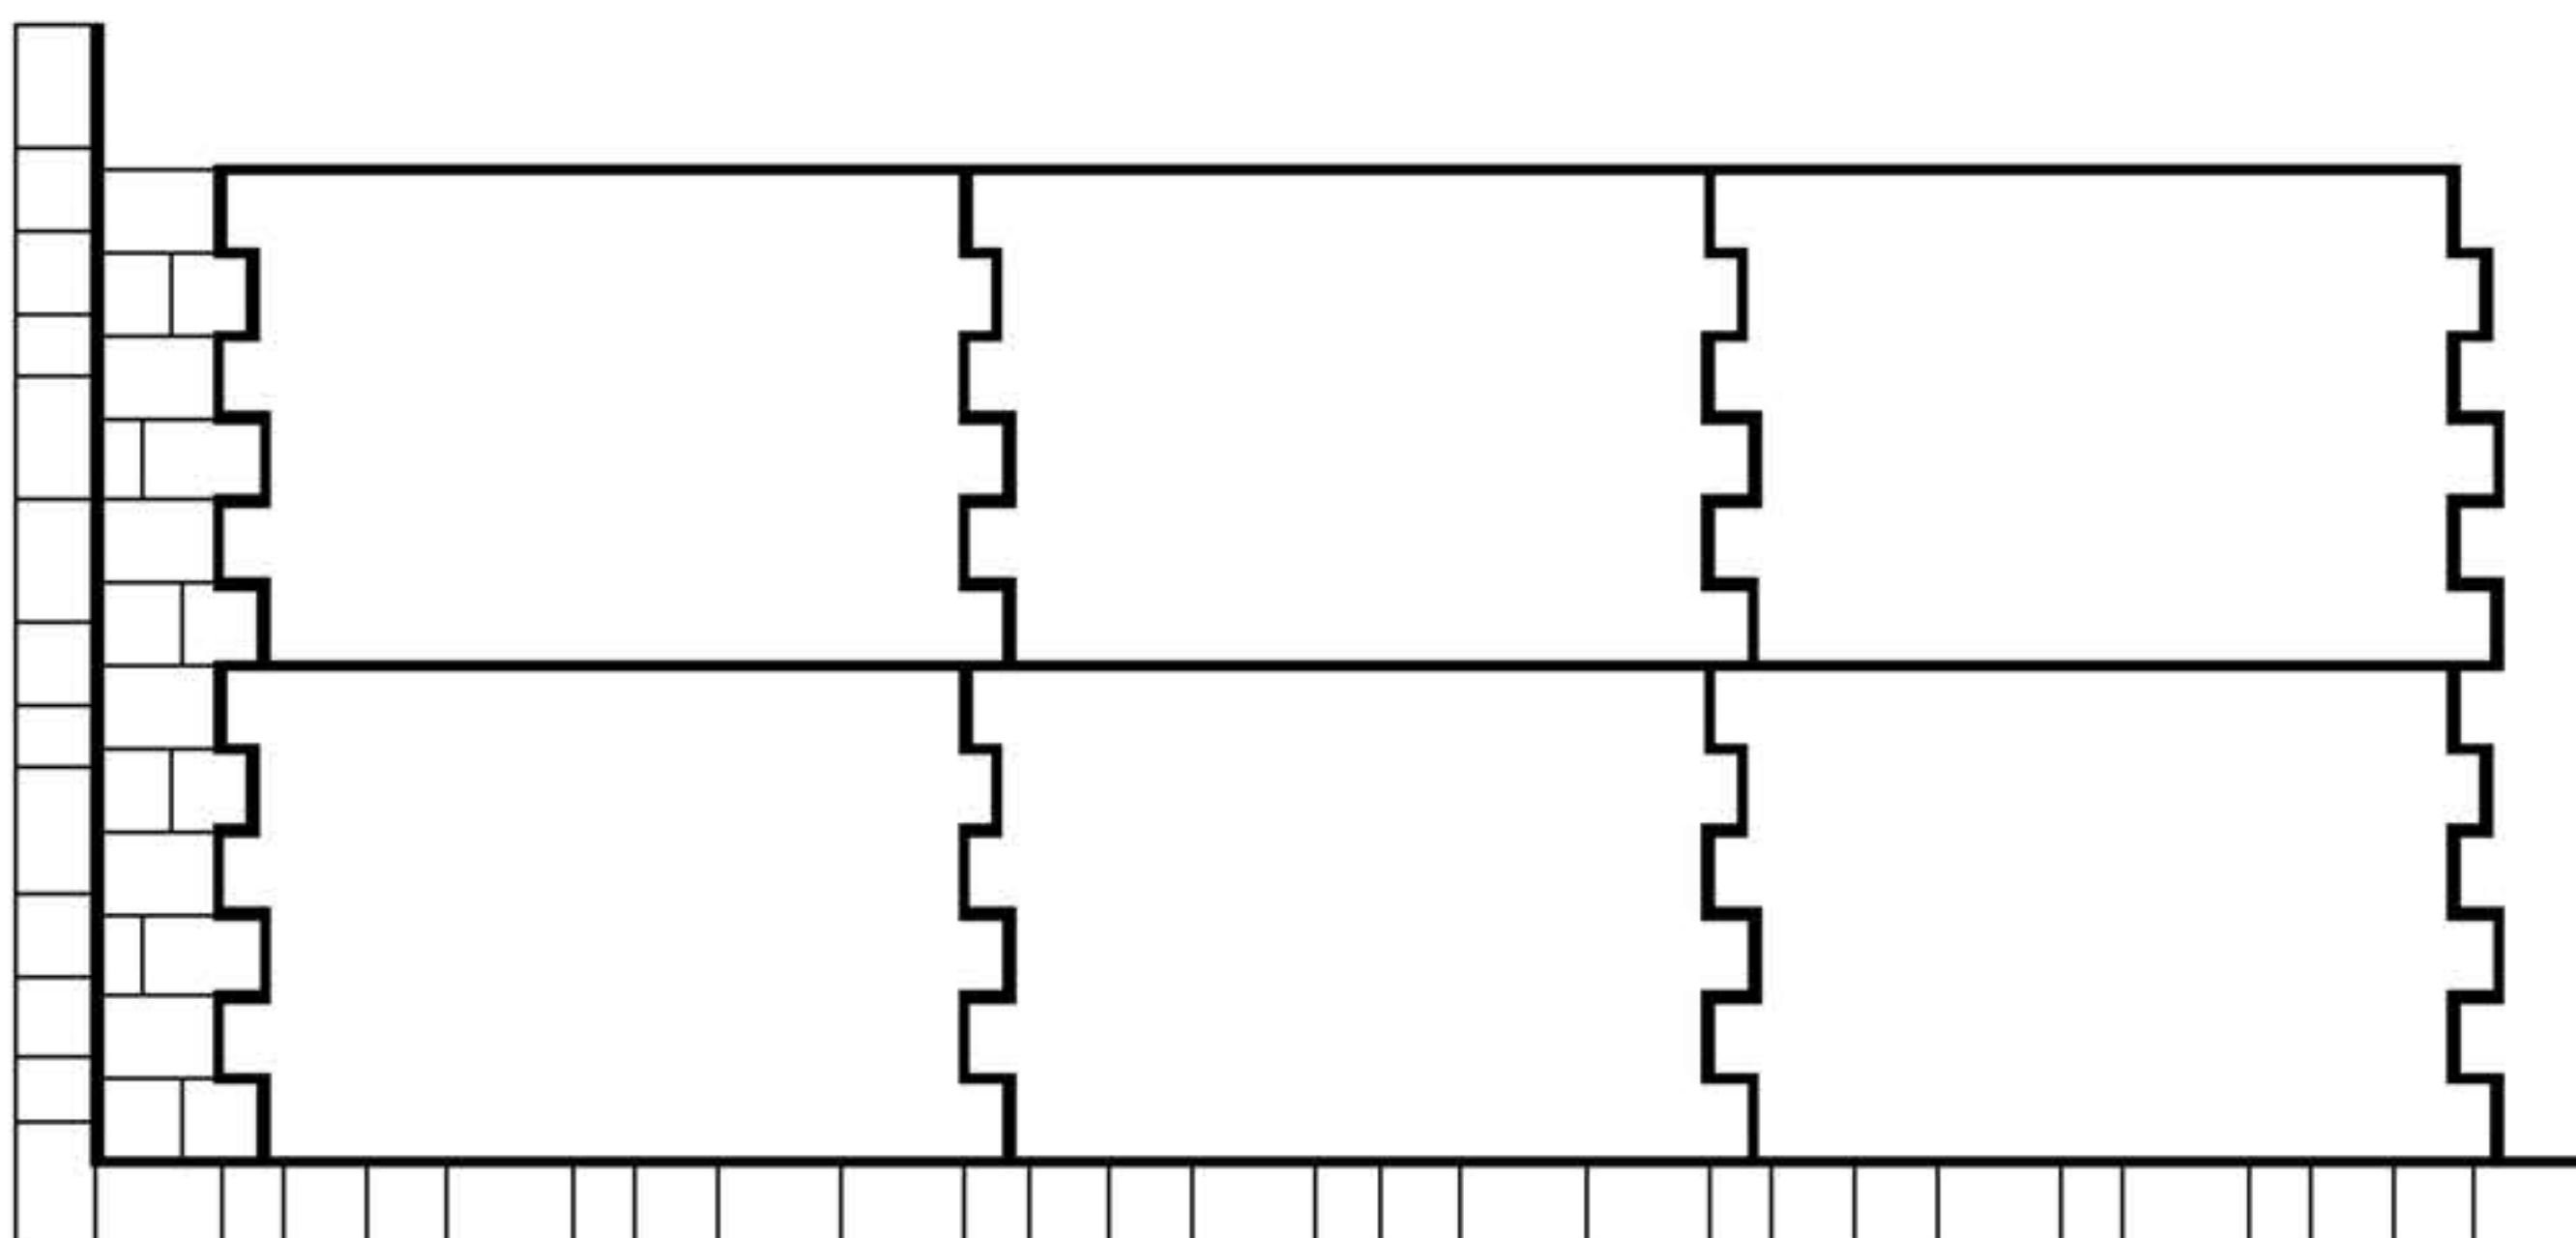

## Repeatable Pattern

Location - Barrow Factory

Pack Quantities :-

S - 104 No. 105x140mm

M - 156 No. 140x140mm

L - 156 No. 210x140mm

Total Pack Area - 9.20 sq m

Repeatable pattern on right

Quantities per sq.m :-

S - 12 No. 105x140mm

M - 17 No. 140x140mm

L - 17 No. 210x140mm

All dimensions are approximate.

Pattern to the left shows how the above pattern repeats, it also shows how to square off the pattern using standard sizes.

Other Beta products available include: -

- Single Sized Packs
- 2.95m diameter Circle
- Drivestyle Kerbs
- High Kerbs

All block statistics per sq.m. could potentially be rounded up to the nearest whole unit. When multiplied over a large area to get an overall volume it can result in a small excess being incurred. Generally for CBP quantities an extra of approx. 10% is suggested to account for natural wastage and cutting. Brett Landscaping cannot be held responsible for any excess or shortfall of units resulting from these statistics.