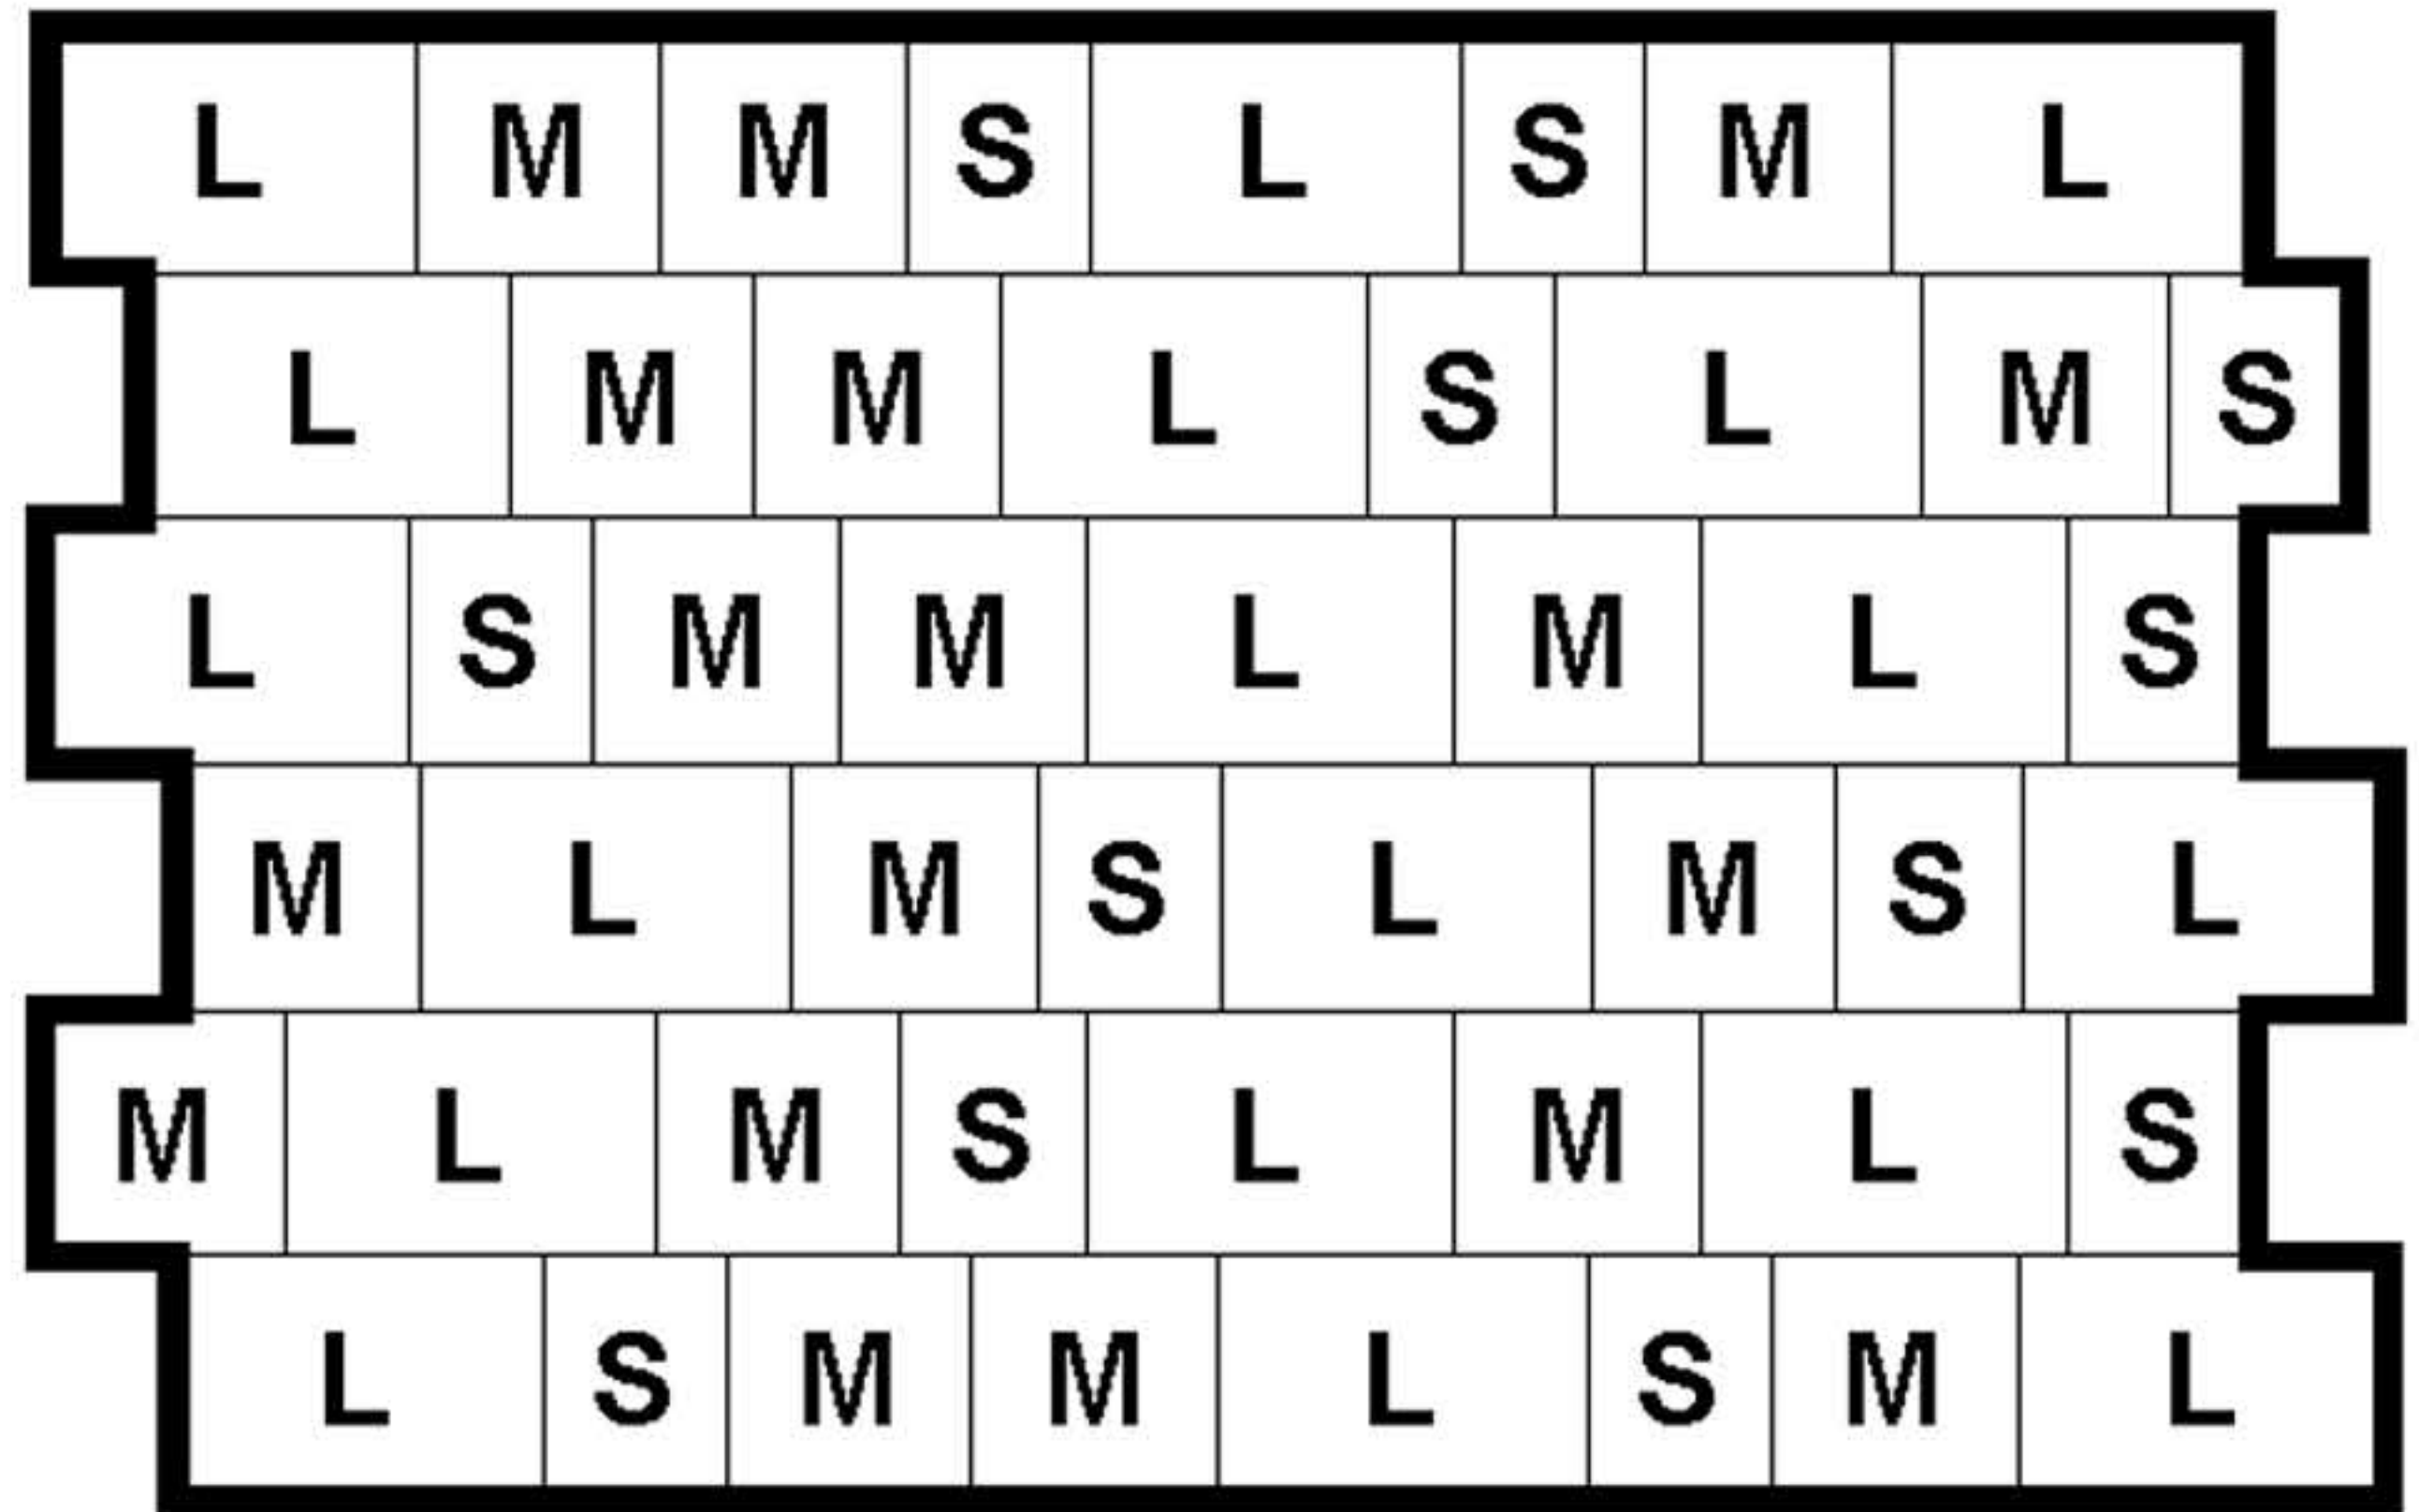

## Repeatable Pattern

Location - Barrow Factory

Pack Quantities :-

S - 104 No. 105x140mm

M - 156 No. 140x140mm

L - 156 No. 210x140mm

Total Pack Area - 9.20 sq m

Repeatable pattern on right

Quantities per sq.m :-

S - 12 No. 105x140mm

M - 17 No. 140x140mm

L - 17 No. 210x140mm

All dimensions are approximate.

Pattern to the left shows how the above pattern repeats, it also shows how to square off the pattern using standard sizes.

Other Beta products available include: -

- Single Sized Packs
- 2.95m diameter Circle
- Drivestyle Kerbs
- High Kerbs

All block statistics per sq.m. could potentially be rounded up to the nearest whole unit. When multiplied over a large area to get an overall volume it can result in a small excess being incurred. Generally for CBP quantities an extra of approx. 10% is suggested to account for natural wastage and cutting. Brett Landscaping cannot be held responsible for any excess or shortfall of units resulting from these statistics.