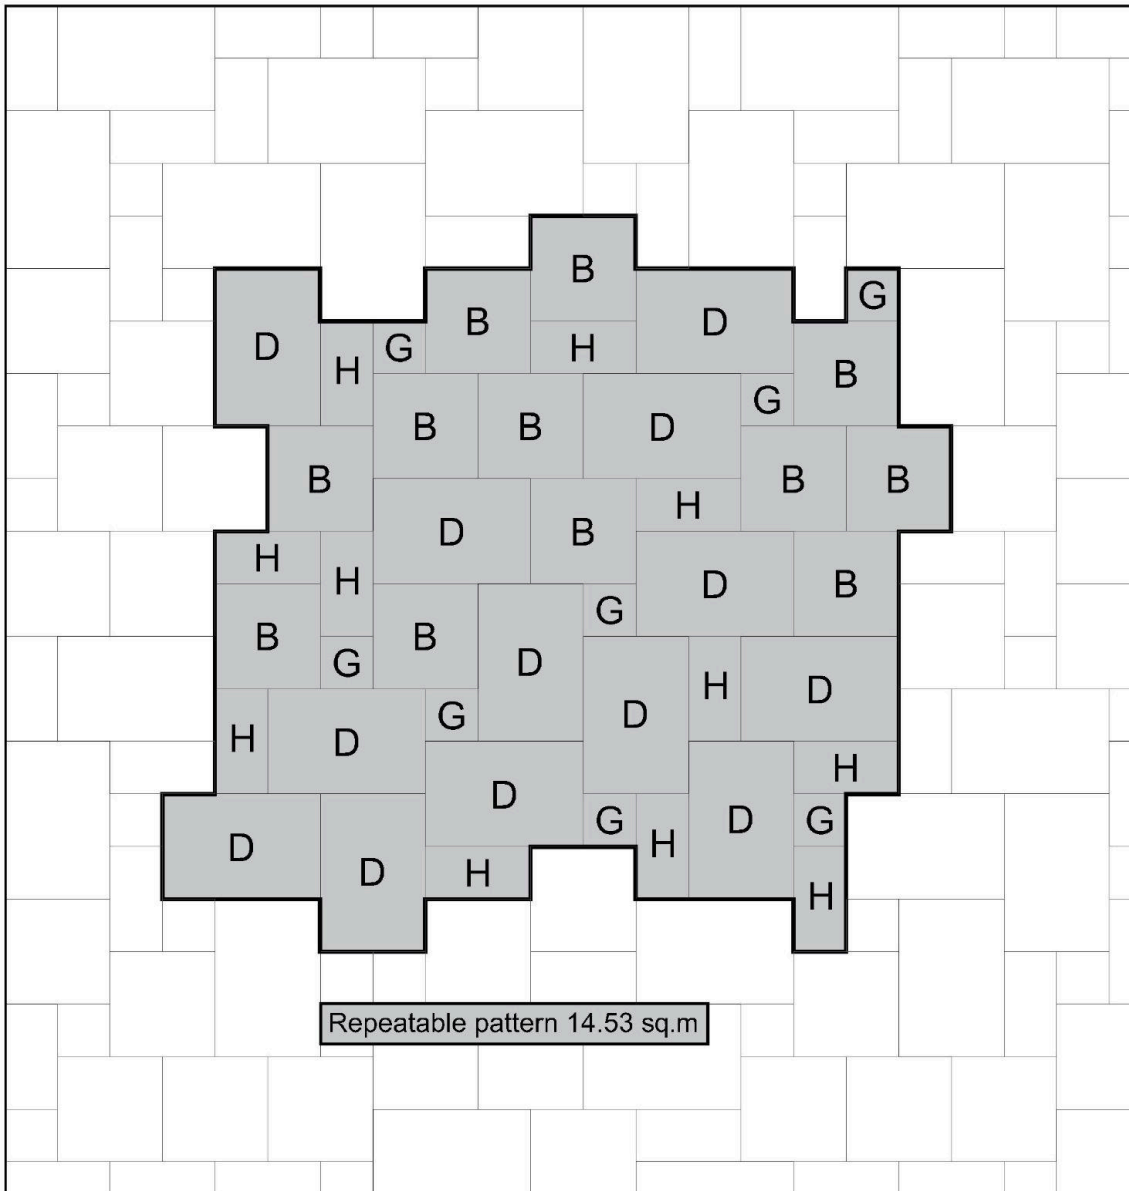

Riven Sandstone Patio Pack Laying Pattern

Pattern RSP.01 - Random 5 Size

12 No. - (B) 600x600mm per repeat 13 No. - (D) 900x600mm per repeat 11 No. - (H) 600x300mm per repeat

8 No. - (G) 300x300mm per repeat

Nominal 10mm joint width included in coverage sq.m