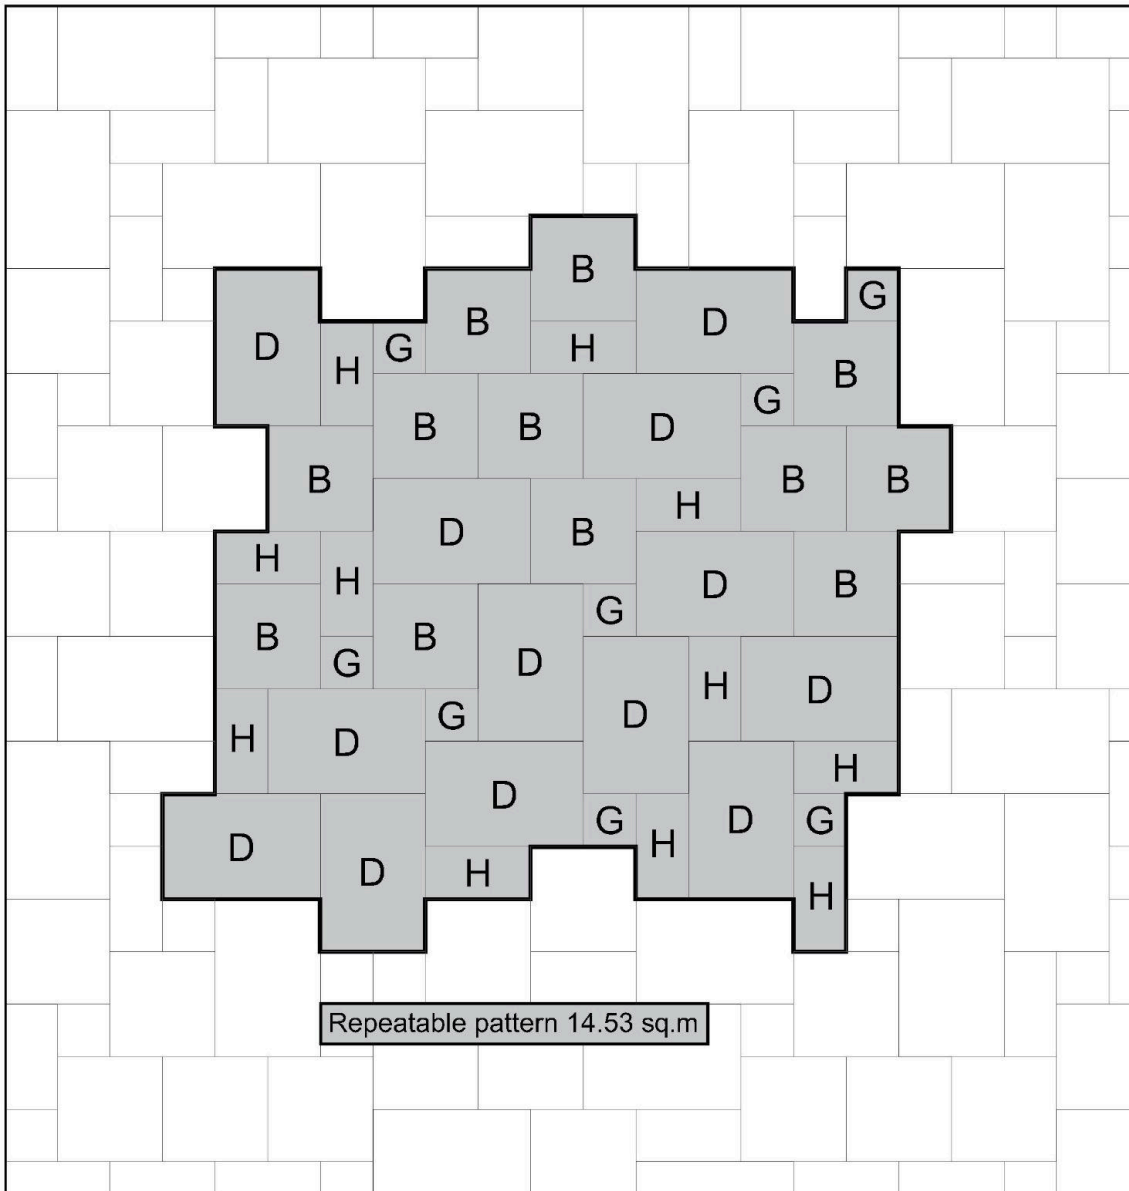

Rippled Limestone Patio Pack Laying Pattern

Pattern RLP.01 - Random 5 Size

12 No. - (B) 600x600mm per repeat 13 No. - (D) 900x600mm per repeat 11 No. - (H) 600x300mm per repeat

8 No. - (G) 300x300mm per repeat

Nominal 10mm joint width included in coverage sq.m