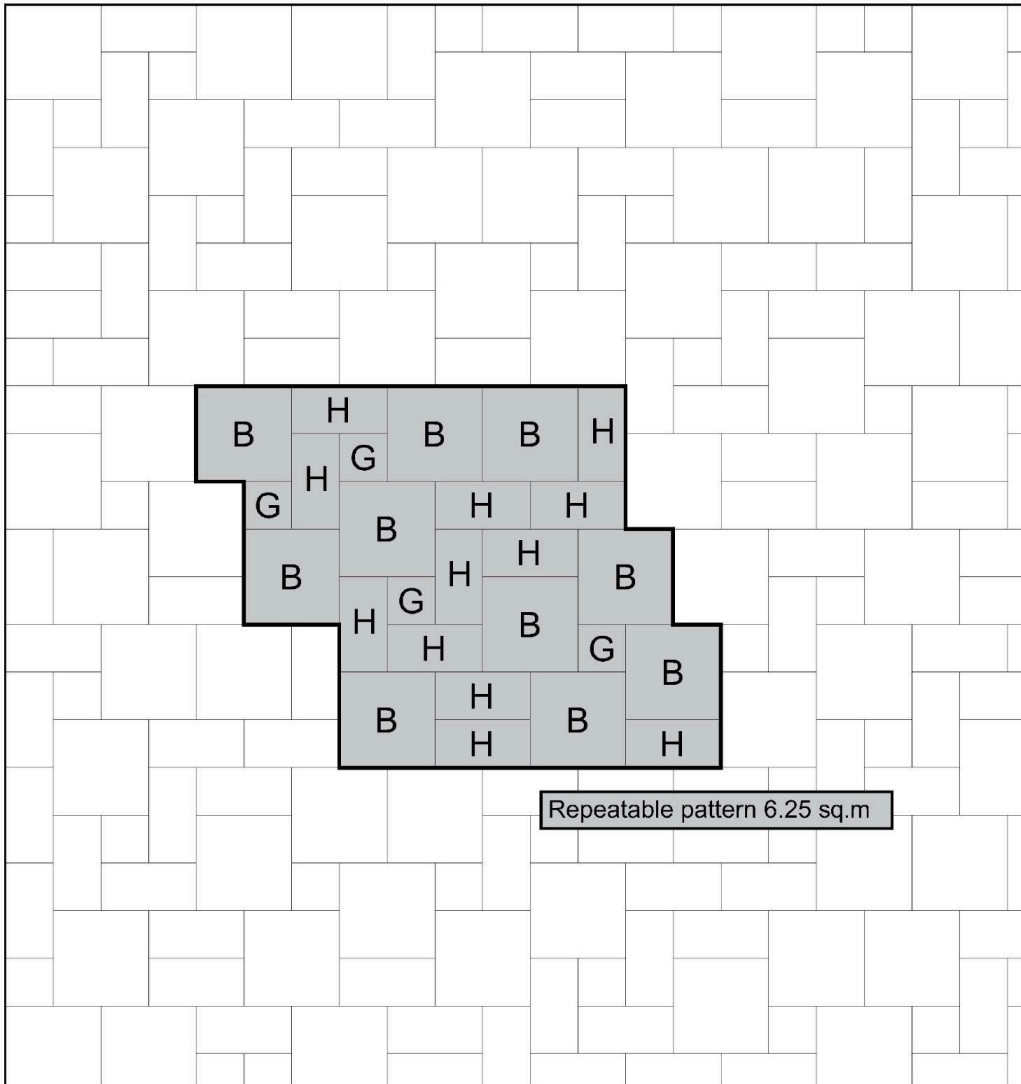

Eden Sandstone Laying Pattern

Pattern ESP.01 - Random 3 Size

4 No. - (G) 300x300mm per repeat 12 No. - (H) 600x300mm per repeat 10 No. - (B) 600x600mm per repeat

3 Repeats per full pack

Nominal 5mm joint width included in coverage sq.m