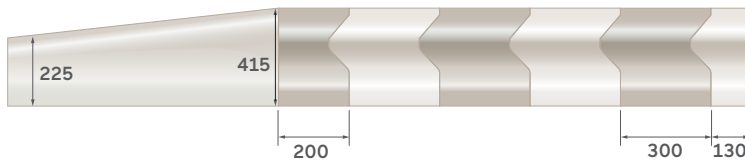

Specialist Kerbs

Trief® GST2A Chevron Kerb System

Anti-clockwise Chevron unit

Clockwise Chevron unit

Front elevation with
clockwise directional
indication

Front elevation with
anti-clockwise directional
indication