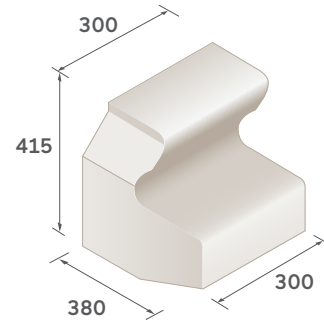

Specialist Kerbs

Trief® GST2A Chevron Kerb System

Anti-clockwise Chevron unit

Clockwise Chevron unit

Front elevation with
clockwise directional
indication

Front elevation with
anti-clockwise directional
indication