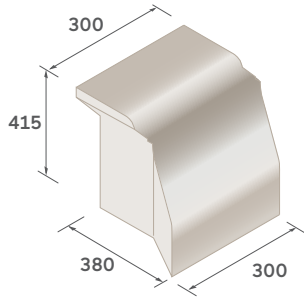

Specialist Kerbs

Trief® GST2A Chevron Kerb System

Anti-clockwise Chevron unit

Clockwise Chevron unit

Front elevation with
clockwise directional
indication

Front elevation with
anti-clockwise directional
indication