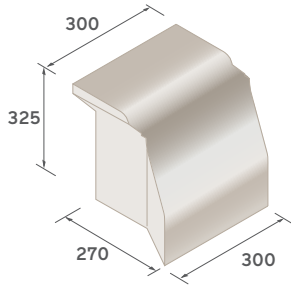

Specialist Kerbs

Trief® GST1A Cadet Chevron Kerb System

Anti-clockwise Chevron unit

Clockwise Chevron unit

Front elevation with
clockwise directional
indication

Front elevation with
anti-clockwise directional
indication