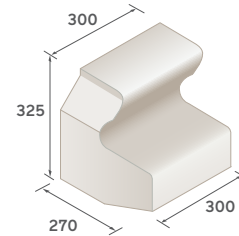

Specialist Kerbs

Trief® GST1A Cadet Chevron Kerb System

Anti-clockwise Chevron unit

Clockwise Chevron unit

Front elevation with
clockwise directional
indication

Front elevation with
anti-clockwise directional
indication