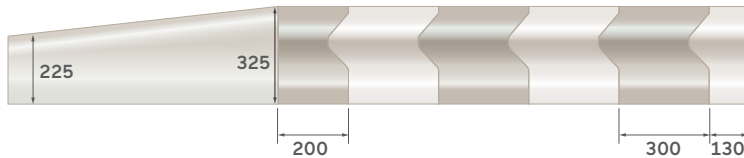

Specialist Kerbs

Trief® GST1A Cadet Chevron Kerb System

Anti-clockwise Chevron unit

Clockwise Chevron unit

Front elevation with
clockwise directional
indication

Front elevation with
anti-clockwise directional
indication