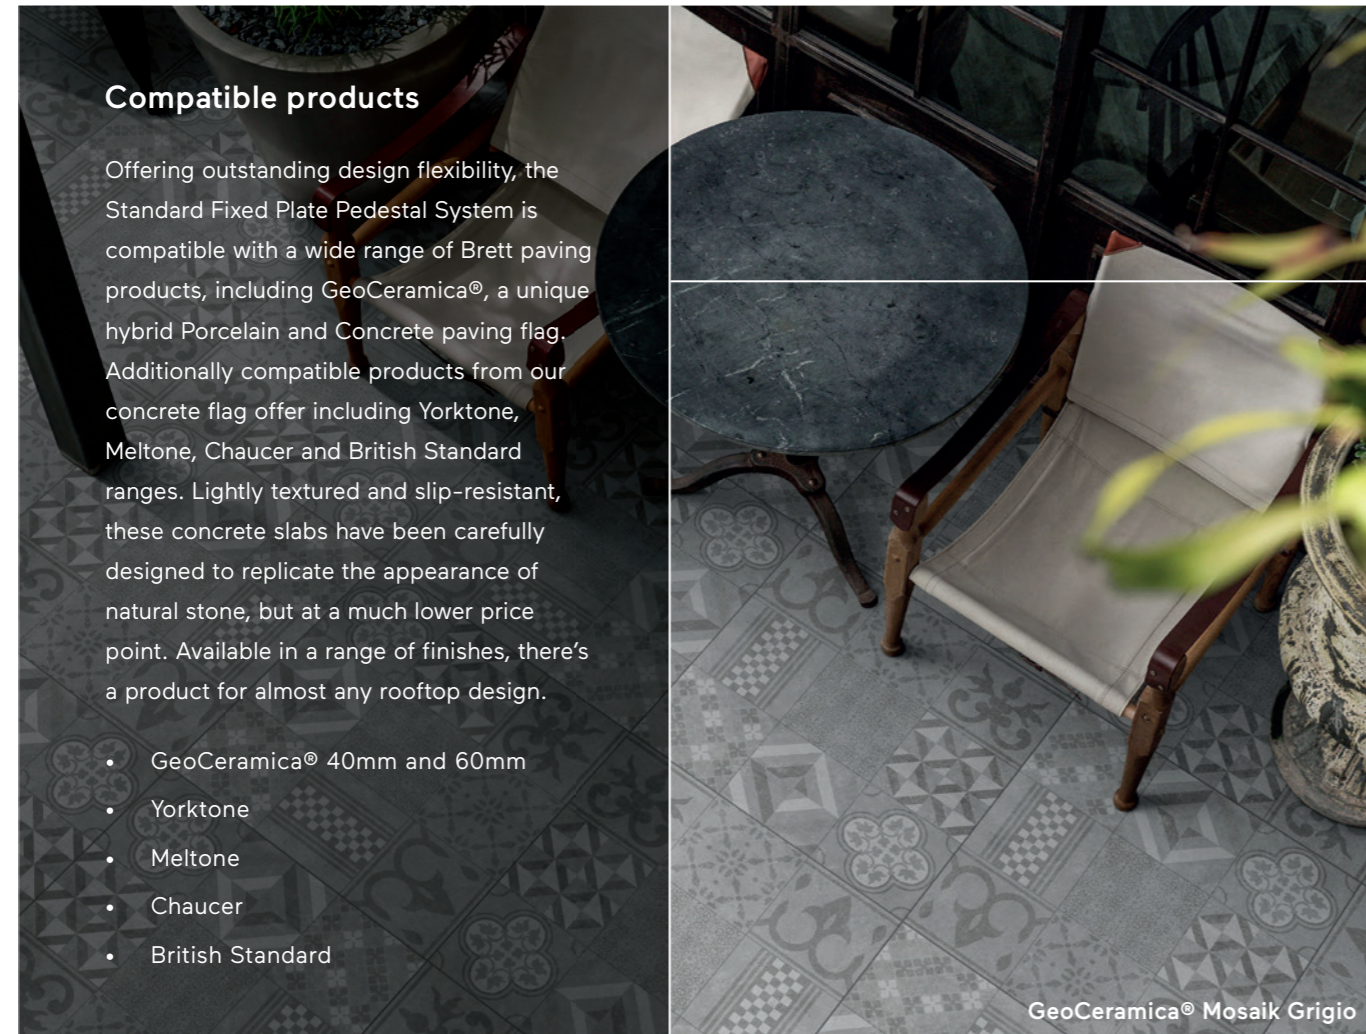

Key benefits

- Height Adjustable
- In-built Friction System
- Quick and Easy Installation
- Large Support Area

Compatible products

Offering outstanding design flexibility, the Standard Fixed Plate Pedestal System is compatible with a wide range of Brett paving products, including GeoCeramica®, a unique hybrid Porcelain and Concrete paving flag. Additionally compatible products from our concrete flag offer including Yorktone, Meltone, Chaucer and British Standard ranges. Lightly textured and slip-resistant, these concrete slabs have been carefully designed to replicate the appearance of natural stone, but at a much lower price point. Available in a range of finishes, there's a product for almost any rooftop design.

- GeoCeramica® 40mm and 60mm
- Yorktone
- Meltone
- Chaucer
- British Standard