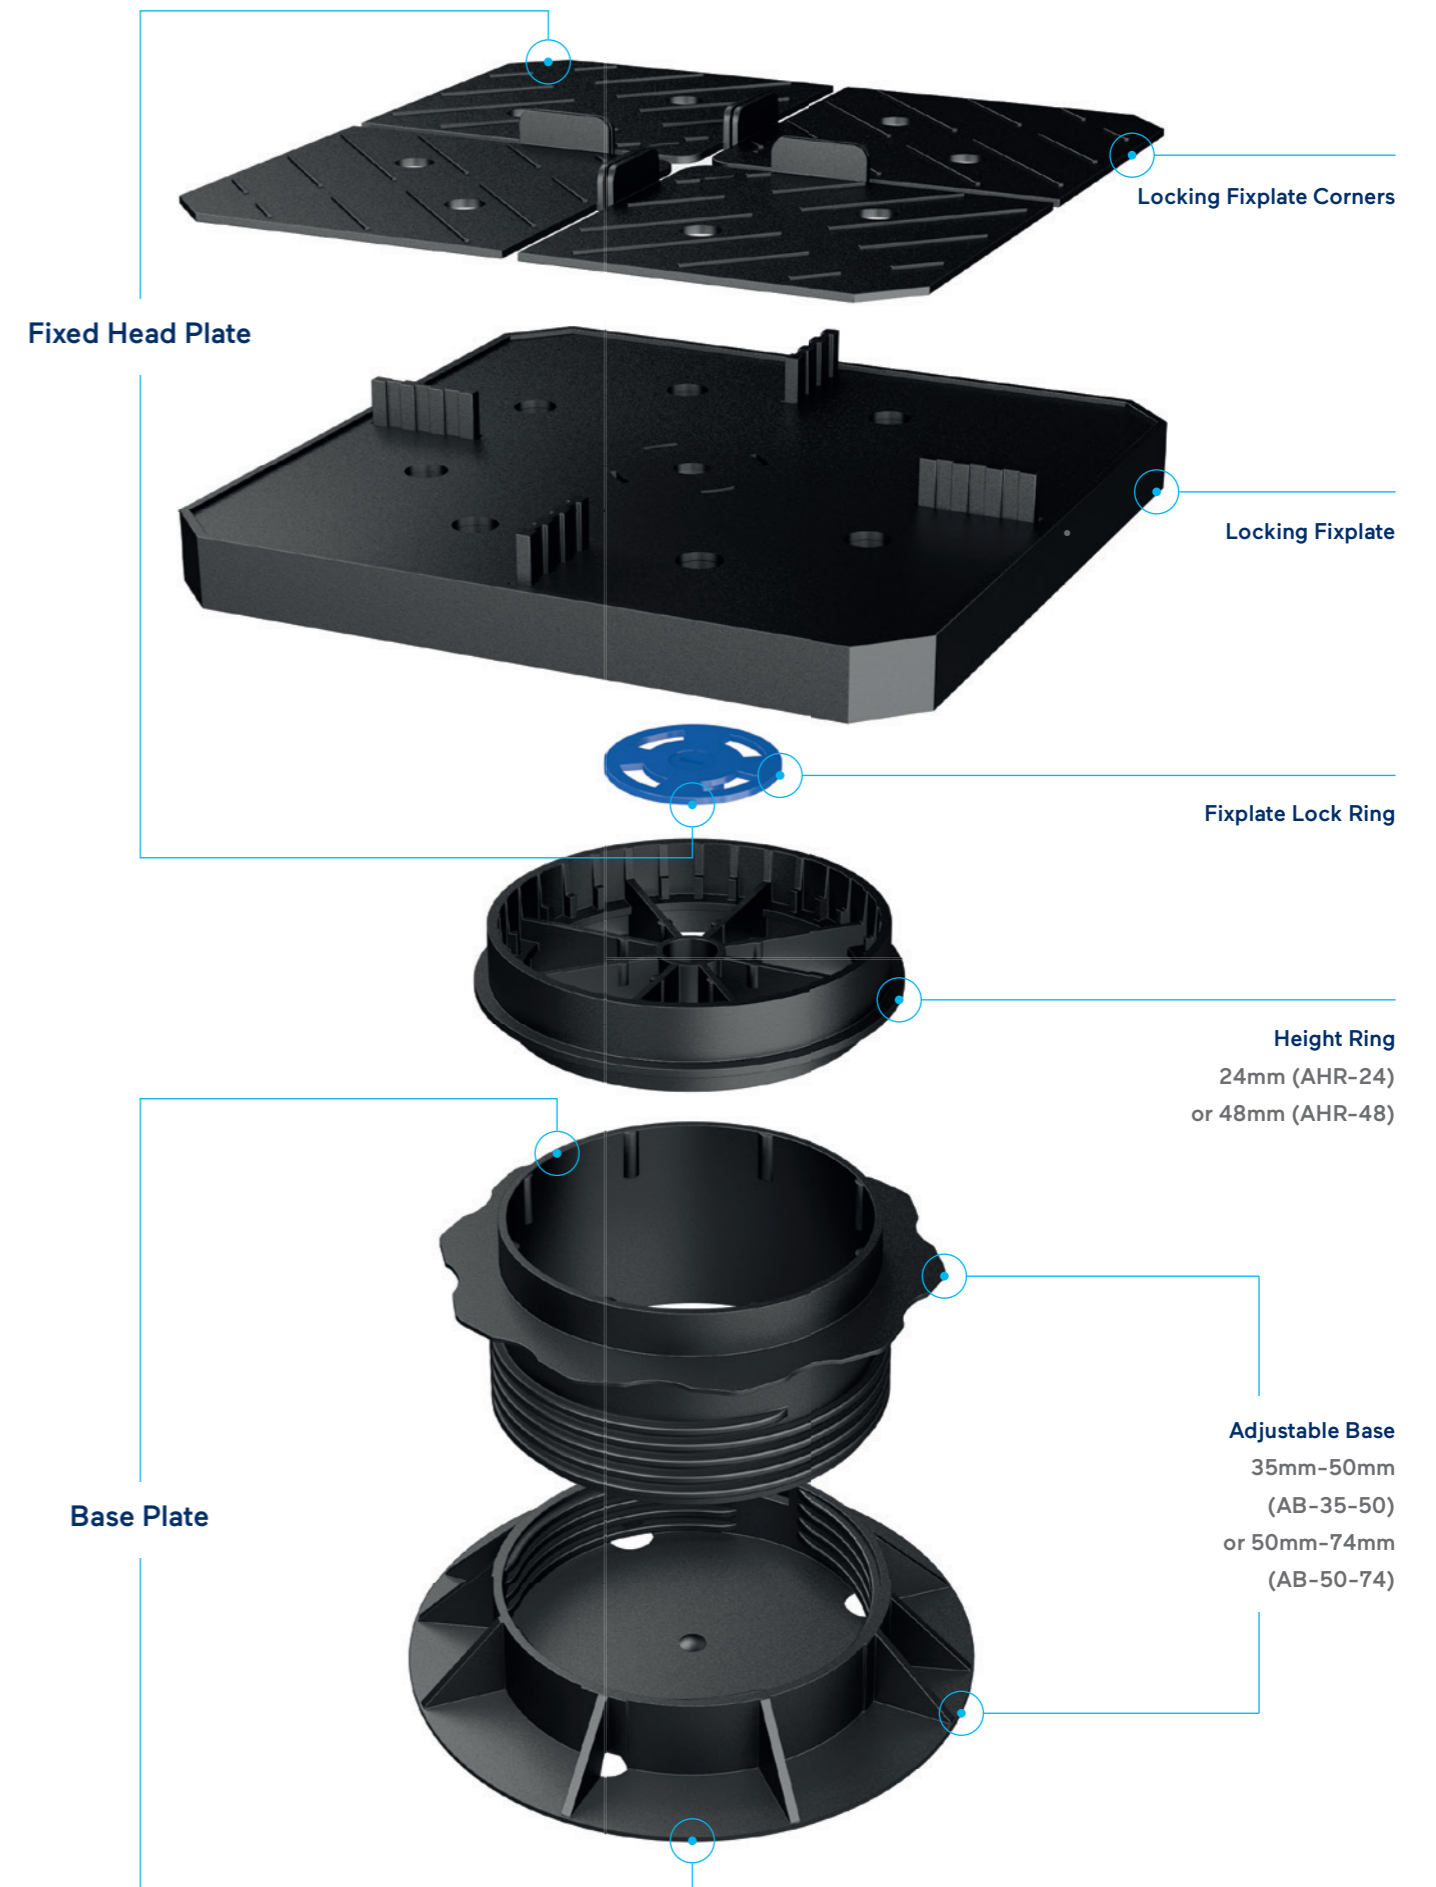

Fixed Head Lock Plate Pedestal System

Unique to Brett in the UK, the Fixed Head Lock Plate Pedestal System's locking mechanism negates wind uplift and can be easily removed for roof access where necessary.

Height-adjustable and with a larger support area than other pedestals on the market, it is ideal for use with porcelain paving and offers short installation times for commercial projects where speed is key.

Key benefits

- Height Adjustable
- Quick and Easy Installation
- Unique Locking Mechanism
- Negates Wind Uplift
- Allows Large Format and Aspect Ratio
- Easily Removed for Access
- Loading Reduction

Compatible products

Ideally suited to use with Brett porcelain paving products, the Fixed Head Lock Plate Pedestal System is complemented by the Eclipse Porcelain, Elegante Porcelain, GeoCeramica® and Eden product ranges. Capturing the beauty of natural stone and combining it with the benefits of modern paving technology, porcelain paving helps to create an elegant, modern look, while also being slip, abrasion, fading, stain and scratch resistant.

- Eclipse Porcelain
- Elegante Porcelain
- GeoCeramica® 40mm & 60mm
- Eden Slate linear size pack (1000 x 500)
- Eden Sandstone linear size pack (1200 x 600)
- Eden Limestone linear size pack (1200 x 600)

Elegante Granite Platinum Grey