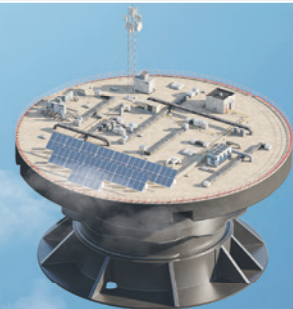

brett
built on relationships