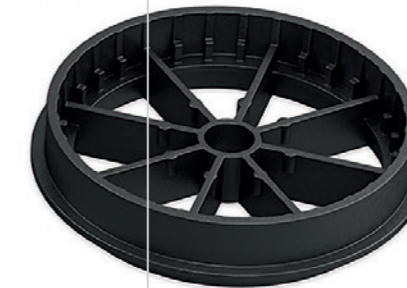

Welcome to Brett

At Brett, we don't just manufacture paving solutions, we help to make possibilities a reality.

Now more than ever, our cities and urban areas need to adapt to provide spaces which aren't just efficient and cost-effective, but which offer real value to their users.

With our innovative products, in-depth knowledge and comprehensive support, you can create beautifully crafted outdoor spaces to inspire and relationships to be proud of.

Brett. Built on relationships

Why Rooftops?

It's no secret that open space in urban centres is becoming increasingly scarce. As architects and developers look to maximise indoor and outdoor living space, previously under-utilised roof areas are becoming an increasingly tempting prospect.

Covering an estimated 36 million square metres per annum, the UK flat roofing market is a largely untapped resource. We can harness this resource to provide much-needed space in built-up areas, while also helping to improve urban drainage and provide additional environmental benefits, including increased biodiversity and a reduction of the urban heat island effect.

From social amenity and car parks to retail environments and green areas of relaxation, we believe that rooftop spaces can be as usable as any ground-level area, and Brett's range of pedestal systems and complementary paving can help to make this a reality.

Contents

Brett Intro & Why Rooftops	2 - 3
Pedestals Overview	4 - 5
Standard Fixed Plate Pedestal System	6 - 7
Fixed Head Lock Plate Pedestal System	8 - 9
Dreen® Fixed Plate Pedestal System	10 - 11
Contact Us	12