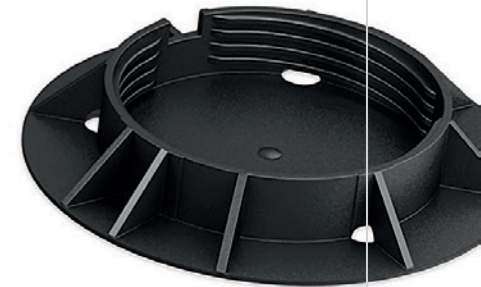

Welcome to Brett

At Brett, we don't just manufacture paving solutions, we help to make possibilities a reality.

Now more than ever, our cities and urban areas need to adapt to provide spaces which aren't just efficient and cost-effective, but which offer real value to their users.

With our innovative products, in-depth knowledge and comprehensive support, you can create beautifully crafted outdoor spaces to inspire and relationships to be proud of.

Brett. Built on relationships

Why Rooftops?

It's no secret that open space in urban centres is becoming increasingly scarce. As architects and developers look to maximise indoor and outdoor living space, previously under-utilised roof areas are becoming an increasingly tempting prospect.

Covering an estimated 36 million square metres per annum, the UK flat roofing market is a largely untapped resource. We can harness this resource to provide much-needed space in built-up areas, while also helping to improve urban drainage and provide additional environmental benefits, including increased biodiversity and a reduction of the urban heat island effect.

From social amenity and car parks to retail environments and green areas of relaxation, we believe that rooftop spaces can be as usable as any ground-level area, and Brett's range of pedestal systems and complementary paving can help to make this a reality.

Contents

Brett Intro & Why Rooftops	2 - 3
Pedestals Overview	4 - 5
Standard Fixed Plate Pedestal System	6 - 7
Fixed Head Lock Plate Pedestal System	8 - 9
Dreen® Fixed Plate Pedestal System	10 - 11
Contact Us	12