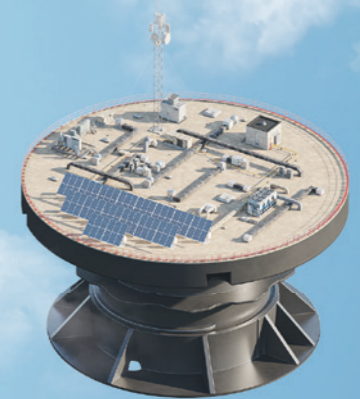

Service Spaces

Though they may be less glamorous than some of the other worlds which can be created with Brett Pedestals, service spaces are a necessity in some settings – enabling the building below to breathe through ventilation systems, operate thanks to solar panels, and communicate via telecoms masts. They provide a functional, behind-the-scenes area which makes the most of the space available without impacting on the usable floors below.