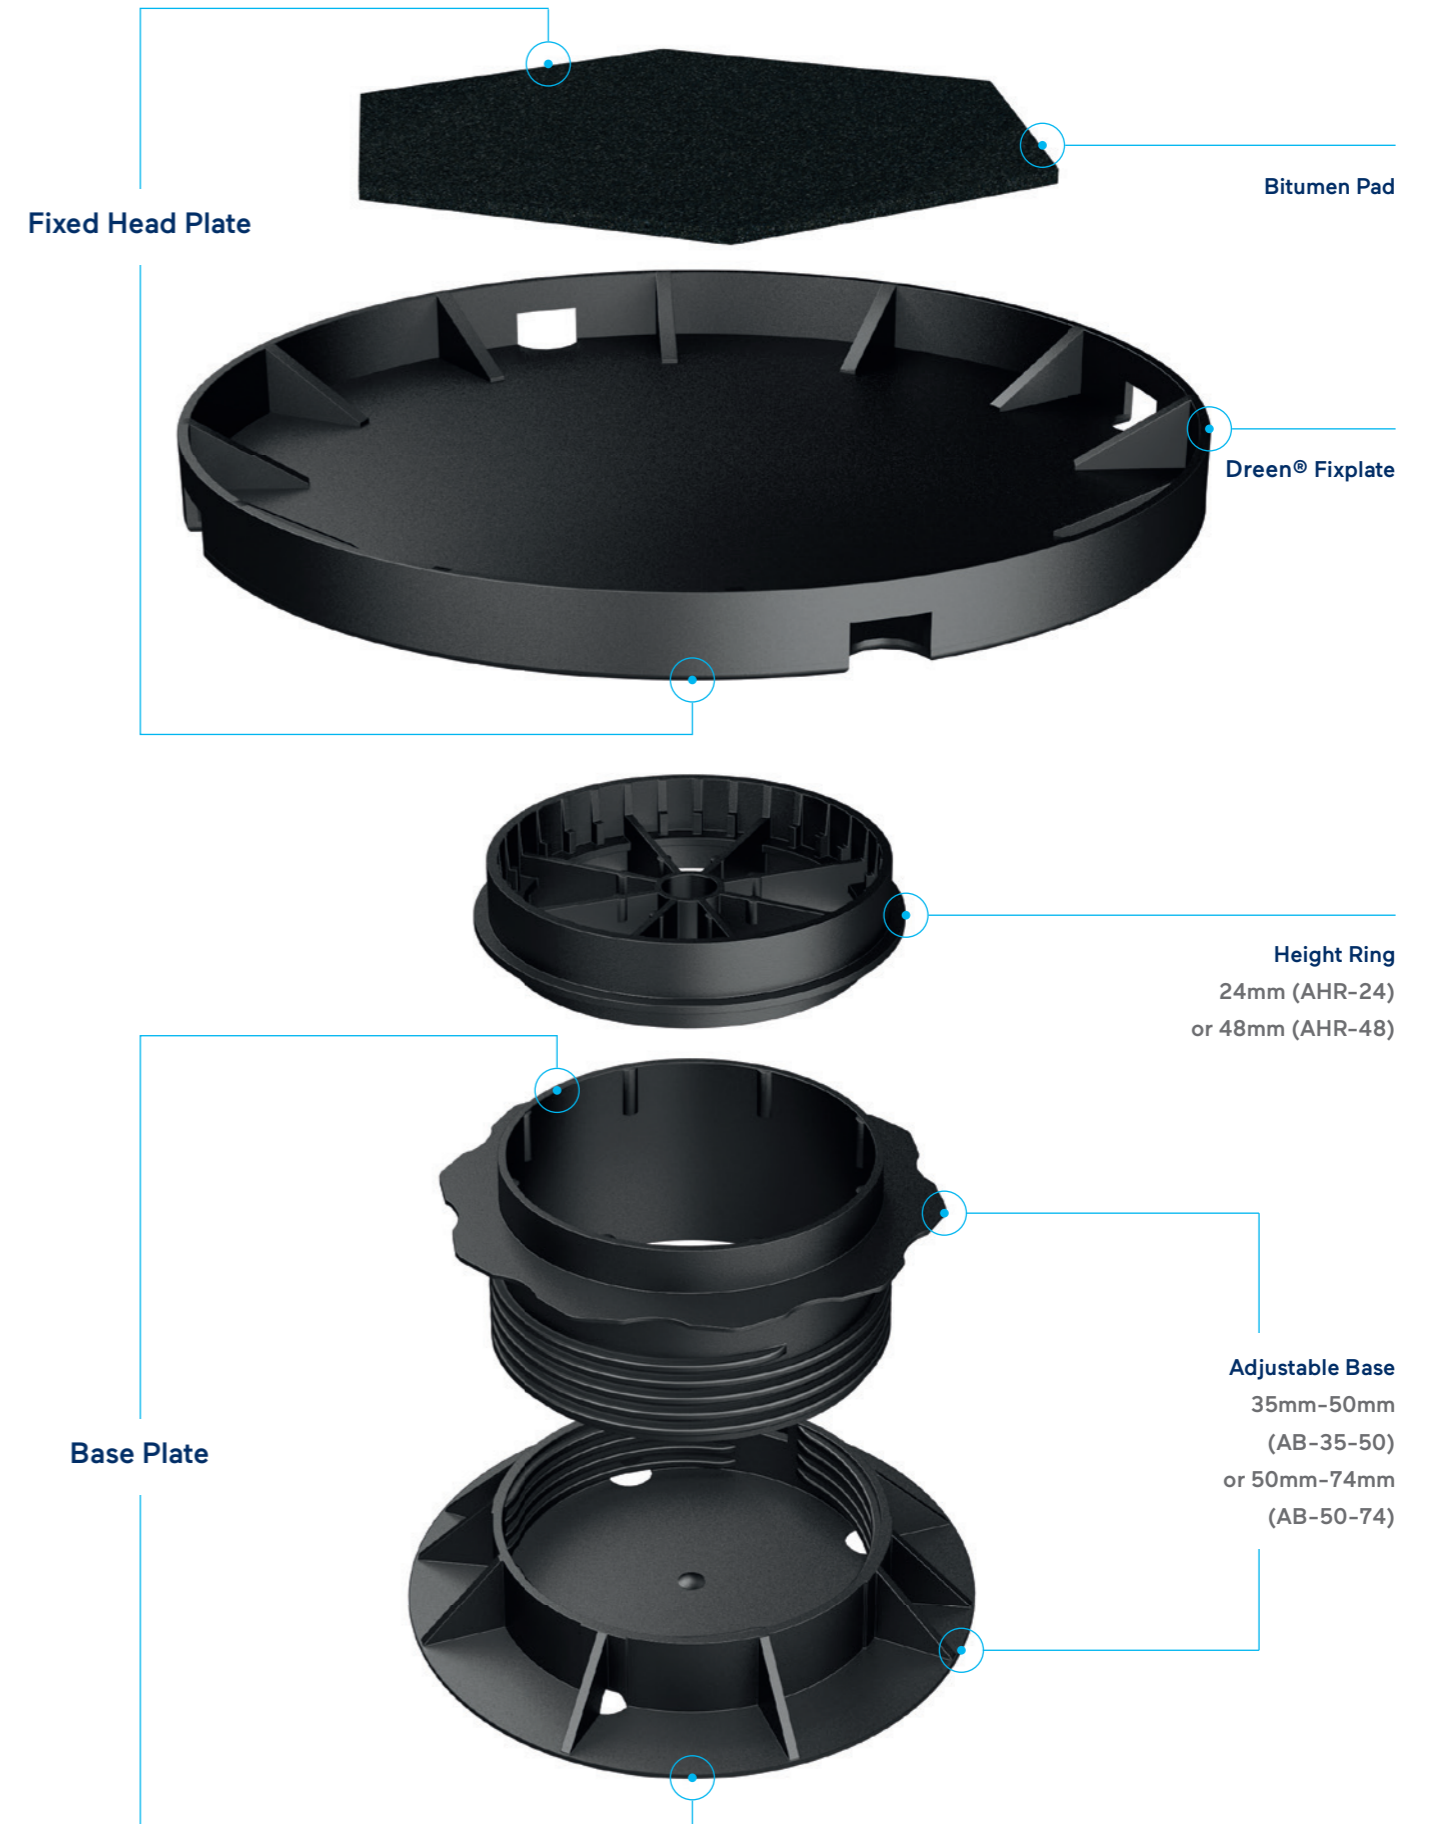

Elegante Granite Platinum Grey

Dreen® Fixed Plate Pedestal System

Used throughout Europe for more than 40 years, the Dreen® Fixed Plate Pedestal system is a cost-effective and robust solution for the creation of paved rooftop spaces, which combines low weight and a high load-bearing capacity, making it suitable for several applications, including recreational spaces and service areas.

As the system allows the placement of paving flags with interlocking corners, horizontal movement is eliminated while enabling sufficient water drainage.

Key benefits

- Height Adjustable
- Simple Integration of Aggregates and Green Areas
- Easily Removed for Access
- Interlocking Flag Corners to Eliminate Horizontal Movement
- Can Restrain Loose-laid Material