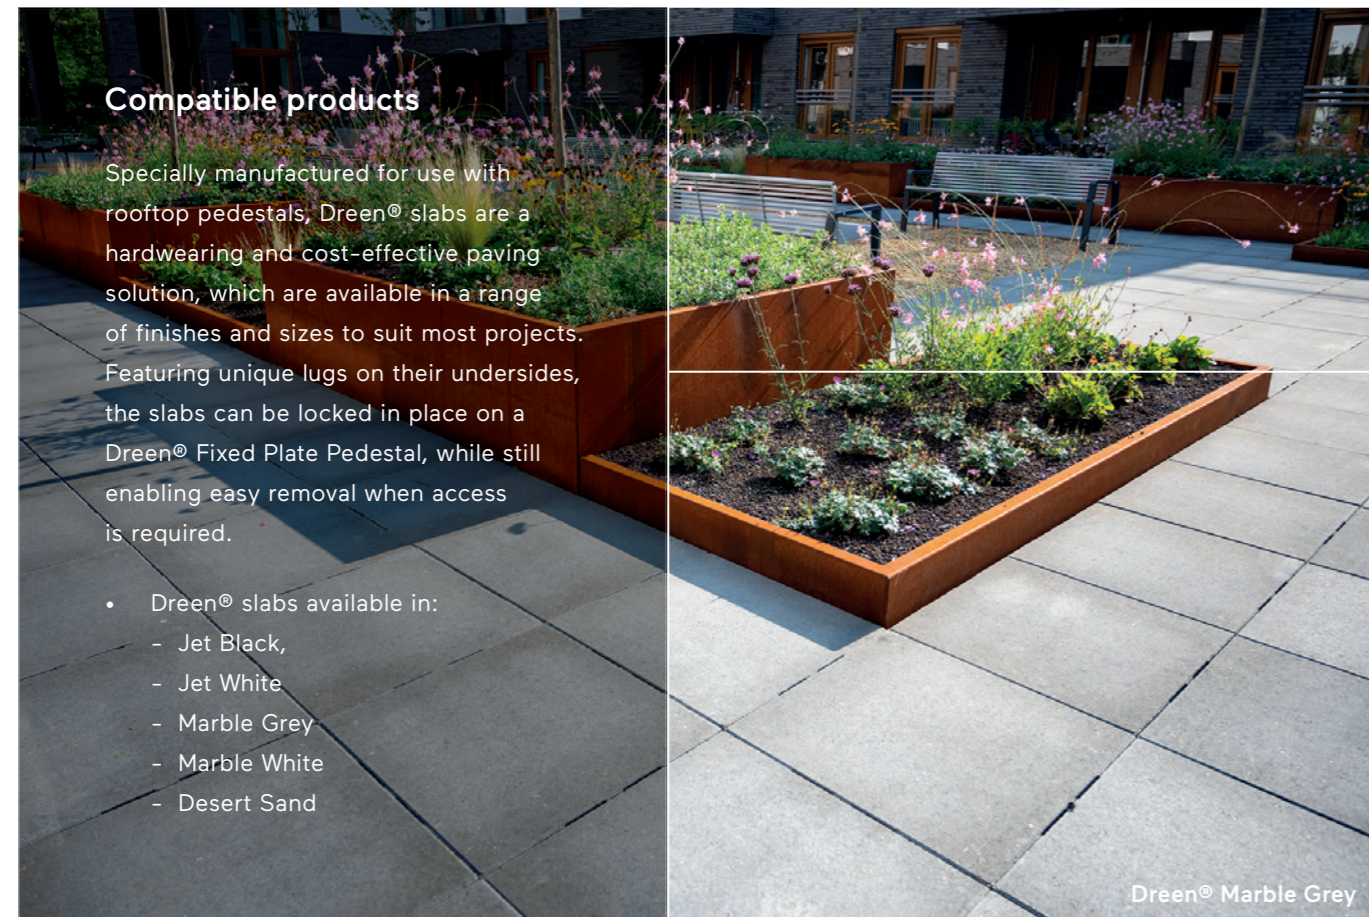

Elegante Granite Platinum Grey

Dreen® Fixed Plate Pedestal System

Used throughout Europe for more than 40 years, the Dreen® Fixed Plate Pedestal system is a cost-effective and robust solution for the creation of paved rooftop spaces, which combines low weight and a high load-bearing capacity, making it suitable for several applications, including recreational spaces and service areas.

As the system allows the placement of paving flags with interlocking corners, horizontal movement is eliminated while enabling sufficient water drainage.

Key benefits

- Height Adjustable
- Simple Integration of Aggregates and Green Areas
- Easily Removed for Access
- Interlocking Flag Corners to Eliminate Horizontal Movement
- Can Restrain Loose-laid Material