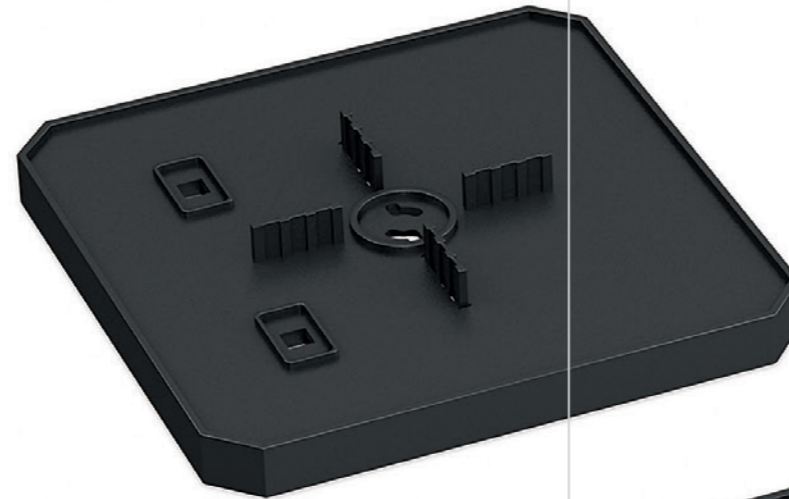

Welcome to Brett

At Brett, we don't just manufacture paving solutions, we help to make possibilities a reality.

Now more than ever, our cities and urban areas need to adapt to provide spaces which aren't just efficient and cost-effective, but which offer real value to their users.

With our innovative products, in-depth knowledge and comprehensive support, you can create beautifully crafted outdoor spaces to inspire and relationships to be proud of.

Brett. Built on relationships

Why Rooftops?

It's no secret that open space in urban centres is becoming increasingly scarce. As architects and developers look to maximise indoor and outdoor living space, previously under-utilised roof areas are becoming an increasingly tempting prospect.

Covering an estimated 36 million square metres per annum, the UK flat roofing market is a largely untapped resource. We can harness this resource to provide much-needed space in built-up areas, while also helping to improve urban drainage and provide additional environmental benefits, including increased biodiversity and a reduction of the urban heat island effect.

From social amenity and car parks to retail environments and green areas of relaxation, we believe that rooftop spaces can be as usable as any ground-level area, and Brett's range of pedestal systems and complementary paving can help to make this a reality.

Contents

Brett Intro & Why Rooftops	2 - 3
Pedestals Overview	4 - 5
Standard Fixed Plate Pedestal System	6 - 7
Fixed Head Lock Plate Pedestal System	8 - 9
Dreen® Fixed Plate Pedestal System	10 - 11
Contact Us	12