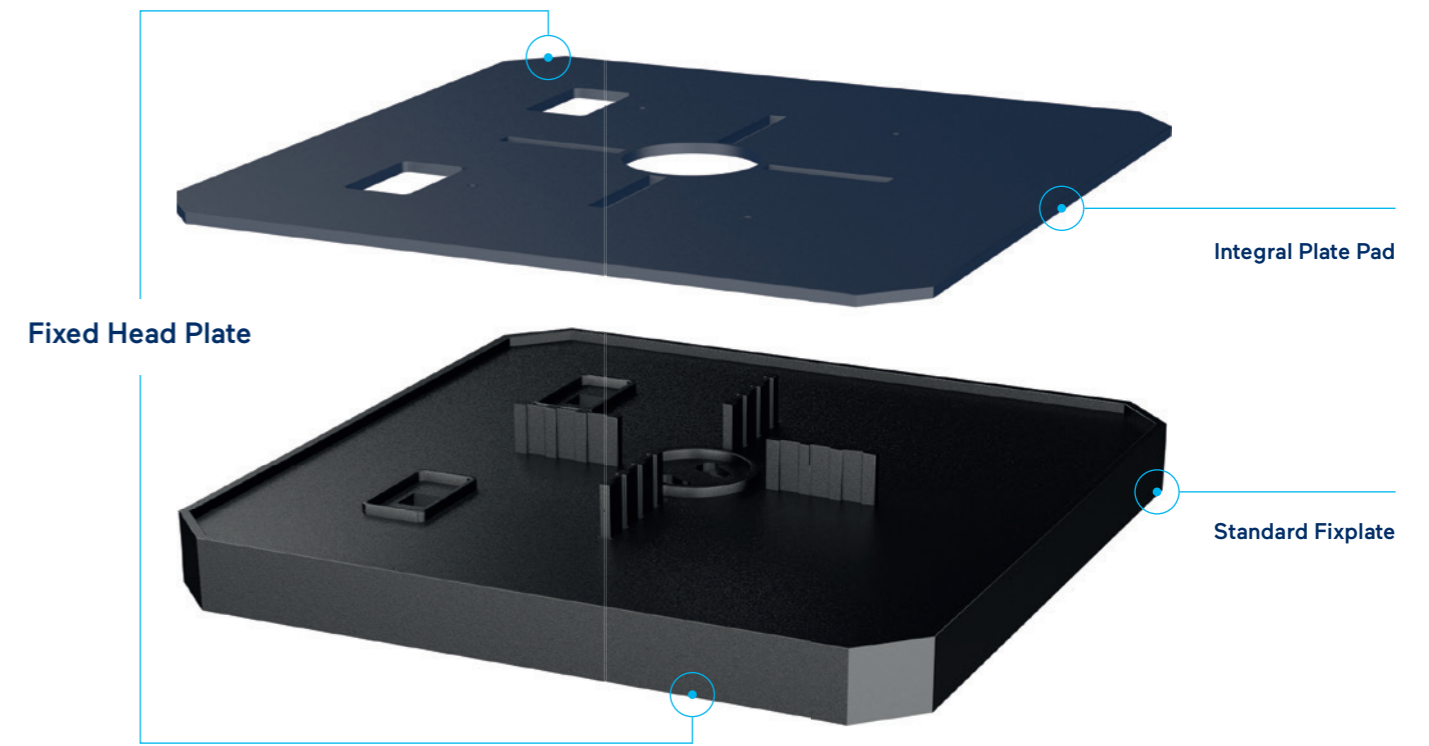

Key benefits

- Height Adjustable
- In-built Friction System
- Quick and Easy Installation
- Large Support Area

Compatible products

Offering outstanding design flexibility, the Standard Fixed Plate Pedestal System is compatible with a wide range of Brett paving products, including GeoCeramica®, a unique hybrid Porcelain and Concrete paving flag. Additionally compatible products from our concrete flag offer including Yorktone, Meltone, Chaucer and British Standard ranges. Lightly textured and slip-resistant, these concrete slabs have been carefully designed to replicate the appearance of natural stone, but at a much lower price point. Available in a range of finishes, there's a product for almost any rooftop design.

- GeoCeramica® 40mm and 60mm
- Yorktone
- Meltone
- Chaucer
- British Standard