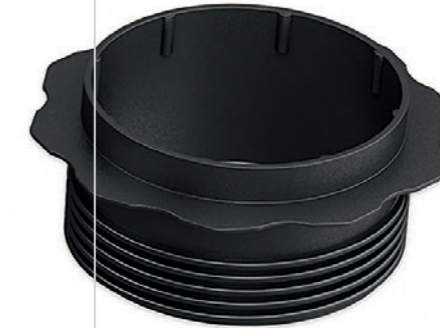

Welcome to Brett

At Brett, we don't just manufacture paving solutions, we help to make possibilities a reality.

Now more than ever, our cities and urban areas need to adapt to provide spaces which aren't just efficient and cost-effective, but which offer real value to their users.

With our innovative products, in-depth knowledge and comprehensive support, you can create beautifully crafted outdoor spaces to inspire and relationships to be proud of.

Brett. Built on relationships

Why Rooftops?

It's no secret that open space in urban centres is becoming increasingly scarce. As architects and developers look to maximise indoor and outdoor living space, previously under-utilised roof areas are becoming an increasingly tempting prospect.

Covering an estimated 36 million square metres per annum, the UK flat roofing market is a largely untapped resource. We can harness this resource to provide much-needed space in built-up areas, while also helping to improve urban drainage and provide additional environmental benefits, including increased biodiversity and a reduction of the urban heat island effect.

From social amenity and car parks to retail environments and green areas of relaxation, we believe that rooftop spaces can be as usable as any ground-level area, and Brett's range of pedestal systems and complementary paving can help to make this a reality.

Contents

Brett Intro & Why Rooftops	2 - 3
Pedestals Overview	4 - 5
Standard Fixed Plate Pedestal System	6 - 7
Fixed Head Lock Plate Pedestal System	8 - 9
Dreen® Fixed Plate Pedestal System	10 - 11
Contact Us	12