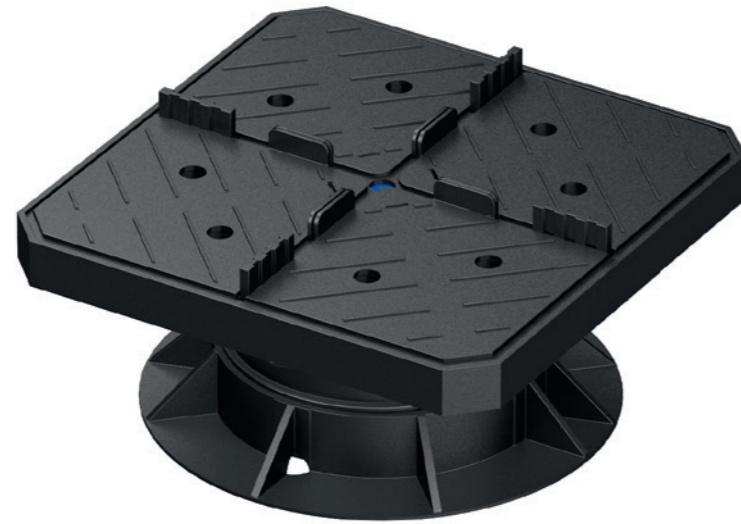

Fixed Head Lock Plate Pedestal System

Unique to Brett in the UK, the Fixed Head Lock Plate Pedestal System's locking mechanism negates wind uplift and can be easily removed for roof access where necessary.

Height-adjustable and with a larger support area than other pedestals on the market, it is ideal for use with porcelain paving and offers short installation times for commercial projects where speed is key.

Key benefits

- Height Adjustable
- Quick and Easy Installation
- Unique Locking Mechanism
- Negates Wind Uplift
- Allows Large Format and Aspect Ratio
- Easily Removed for Access
- Loading Reduction

Compatible products

Ideally suited to use with Brett porcelain paving products, the Fixed Head Lock Plate Pedestal System is complemented by the Eclipse Porcelain, Elegante Porcelain, GeoCeramica® and Eden product ranges. Capturing the beauty of natural stone and combining it with the benefits of modern paving technology, porcelain paving helps to create an elegant, modern look, while also being slip, abrasion, fading, stain and scratch resistant.

- Eclipse Porcelain
- Elegante Porcelain
- GeoCeramica® 40mm & 60mm
- Eden Slate linear size pack (1000 x 500)
- Eden Sandstone linear size pack (1200 x 600)
- Eden Limestone linear size pack (1200 x 600)

Elegante Granite Platinum Grey