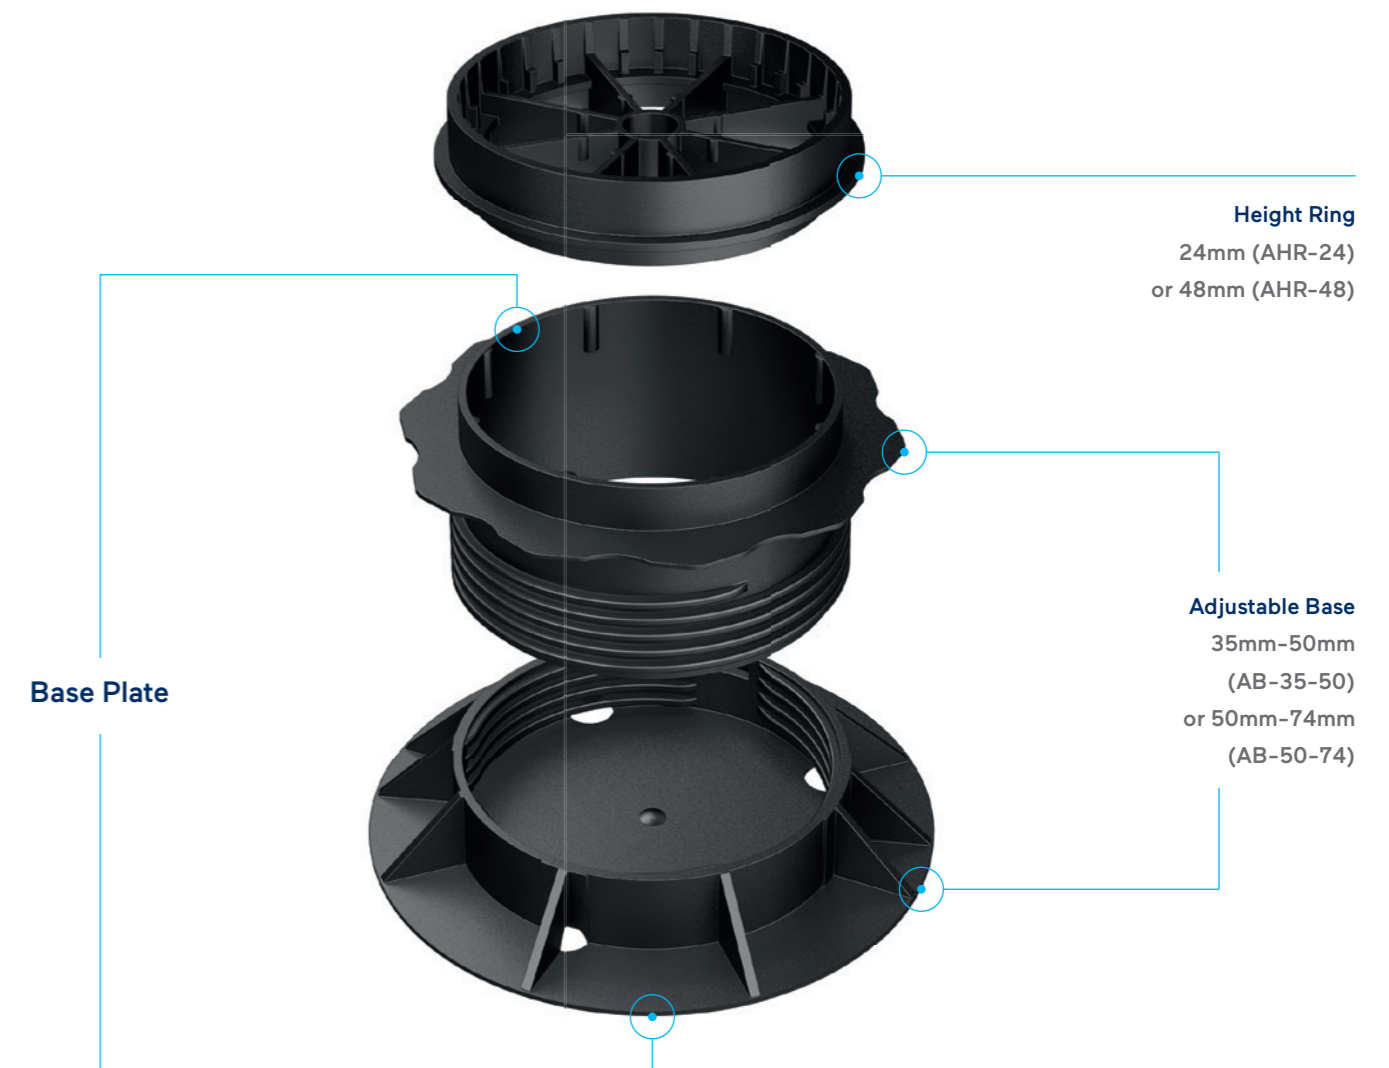

Standard Fixed Plate Pedestal System

Featuring an in-built friction system and the same height-adjustable functionality found across the entire Brett pedestal range, the Standard Fixed Plate Pedestal System allows fast, easy installation, with no risk of the paving slipping once it is in place.

Standard Fixed Plate pedestals also offers a larger support area compared to other systems on the market, helping to effectively spread the load of the paving and reduce the risk of breakage.

Key benefits

- Height Adjustable
- In-built Friction System
- Quick and Easy Installation
- Large Support Area

Compatible products

Offering outstanding design flexibility, the Standard Fixed Plate Pedestal System is compatible with a wide range of Brett paving products, including GeoCeramica®, a unique hybrid Porcelain and Concrete paving flag. Additionally compatible products from our concrete flag offer including Yorktone, Meltone, Chaucer and British Standard ranges. Lightly textured and slip-resistant, these concrete slabs have been carefully designed to replicate the appearance of natural stone, but at a much lower price point. Available in a range of finishes, there's a product for almost any rooftop design.

- GeoCeramica® 40mm and 60mm
- Yorktone
- Meltone
- Chaucer
- British Standard